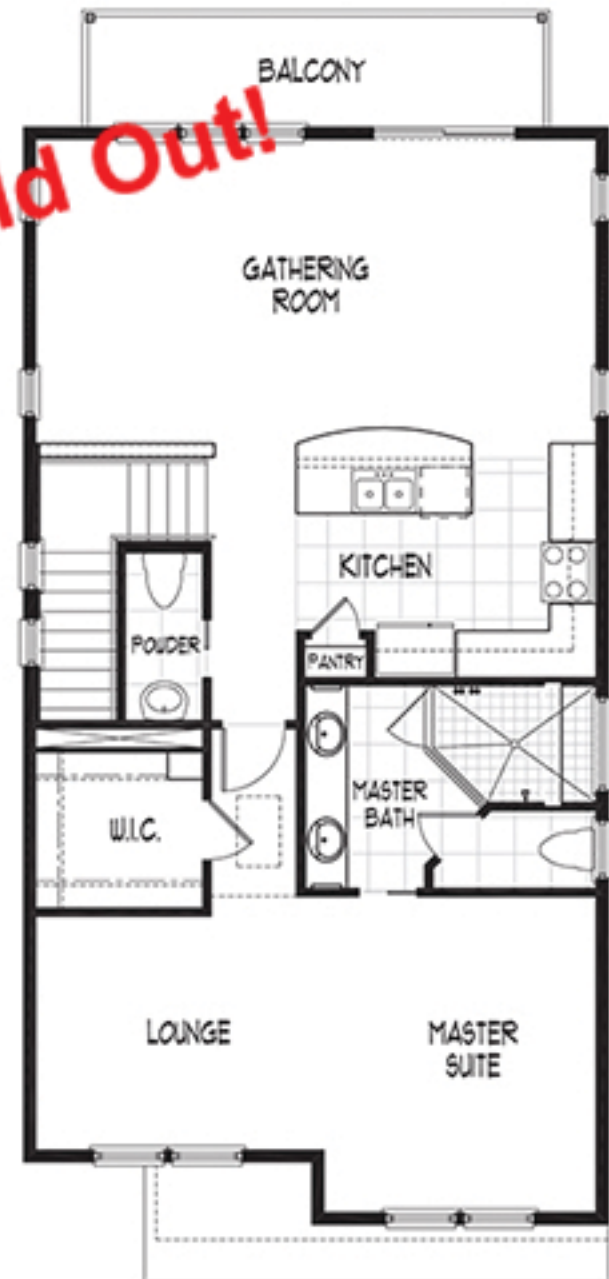

The Meridian Floor Plans

3 Bedrooms / 2.5 Baths • 1,825 Square Feet

FIRST FLOOR

OPT. POOL BATH

SECOND FLOOR

This Plan Now Sold Out!

EmeraldHomes.com

Elevations & floorplans are artist's renderings for illustration purposes only. Features, square footages, sizes and details are approximate and will vary from the homes as built. Furniture not included. Builder reserves the right to change and/or alter materials, specifications, features, dimensions and designs without prior notice or obligation. CBC058997