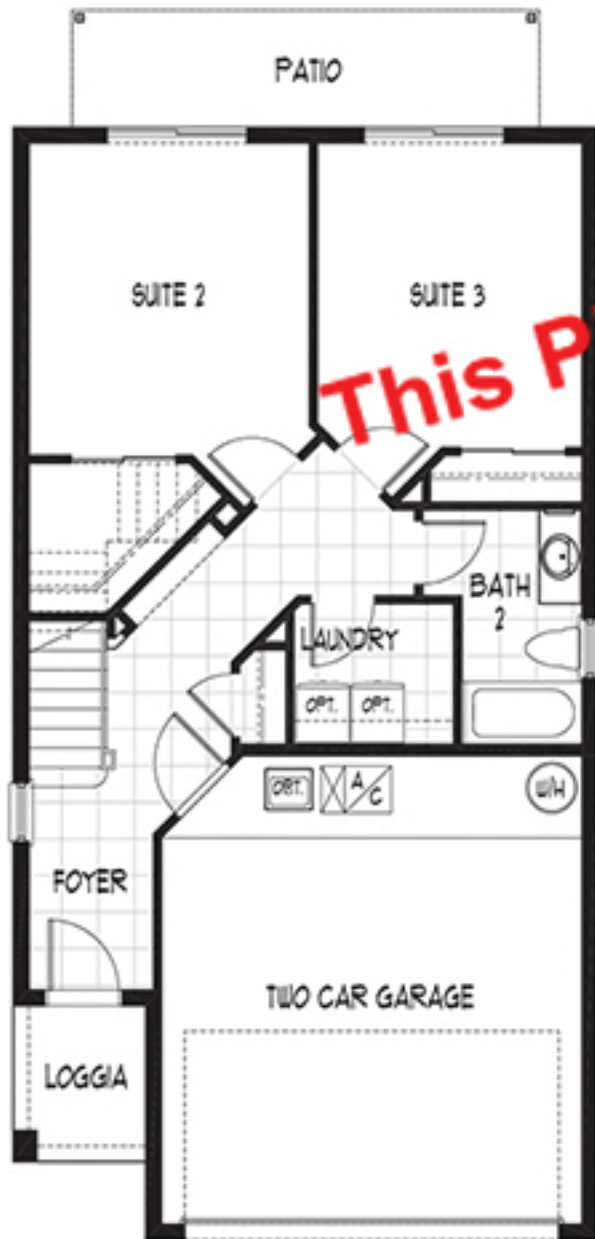

The Meridian Floor Plans

3 Bedrooms / 2.5 Baths • 1,825 Square Feet

FIRST FLOOR

OPT. POOL BATH

SECOND FLOOR

This Plan Now Sold Out!

EmeraldHomes.com

Elevations & floorplans are artist's renderings for illustration purposes only. Features, square footages, sizes and details are approximate and will vary from the homes as built. Furniture not included. Builder reserves the right to change and/or alter materials, specifications, features, dimensions and designs without prior notice or obligation. CBC058997