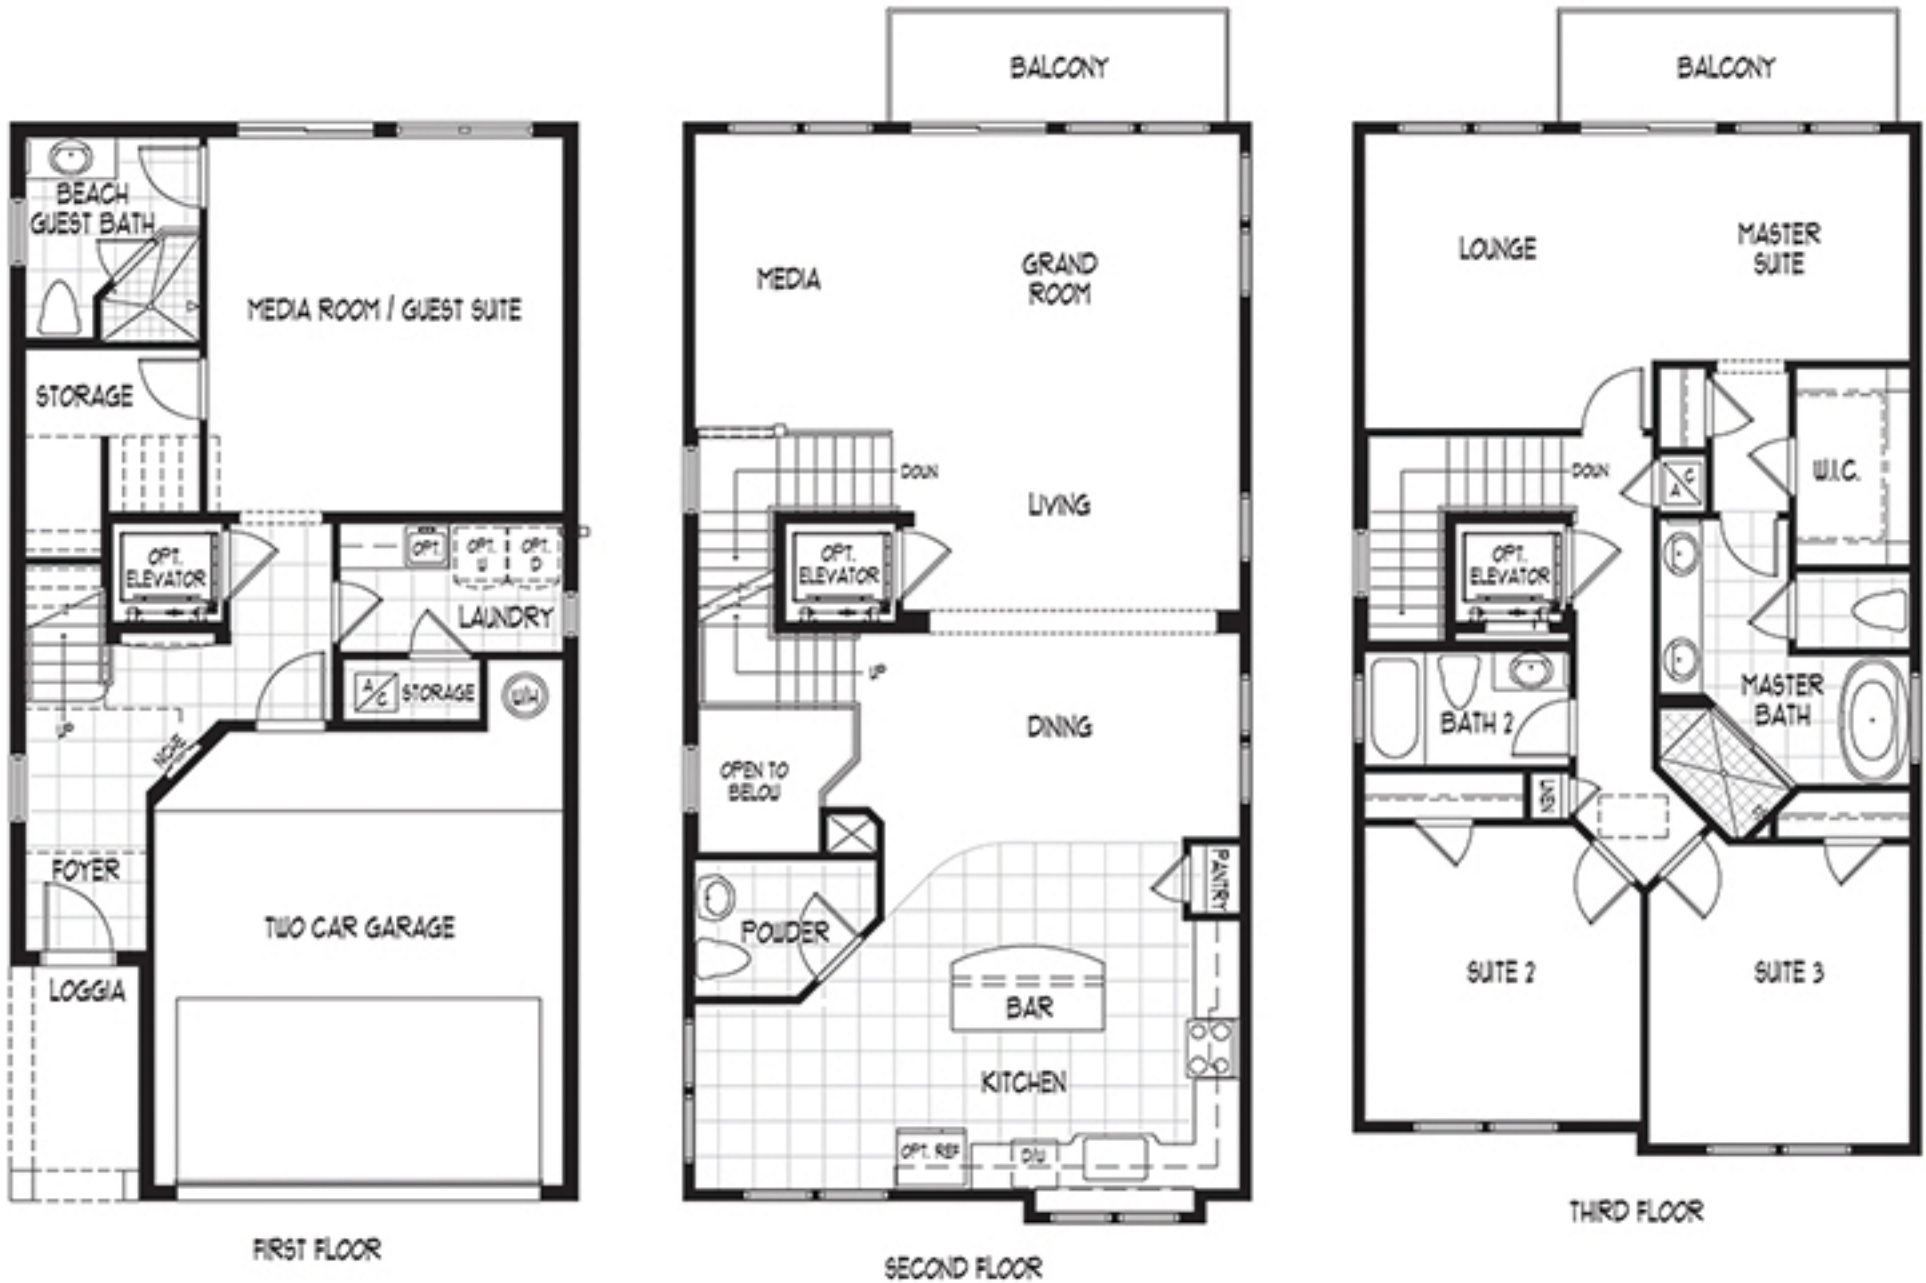

## The Waypoint Floor Plans

3 Bed / 3.5 Bath • 2,902 Square Feet

© COPYRIGHT 2013 THE EVANS GROUP INC. / ALL RIGHTS RESERVED.

**EMERALD**  
HOMES

[EmeraldHomes.com](http://EmeraldHomes.com)