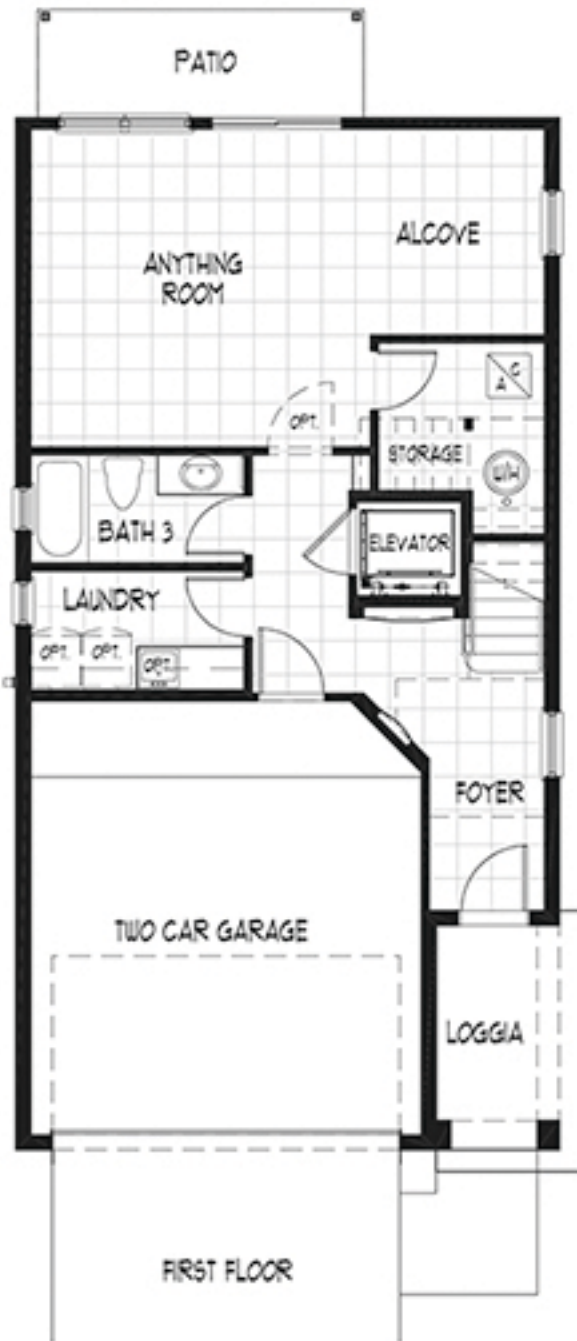

The Wayward Floor Plans

3 Bed / 3.5 Bath • 2,960 Square Feet

EMERALD
HOMES

EmeraldHomes.com

Elevations & floorplans are artist's renderings for illustration purposes only. Features, square footages, sizes and details are approximate and will vary from the homes as built. Furniture not included. Builder reserves the right to change and/or alter materials, specifications, features, dimensions and designs without prior notice or obligation.CBC058997