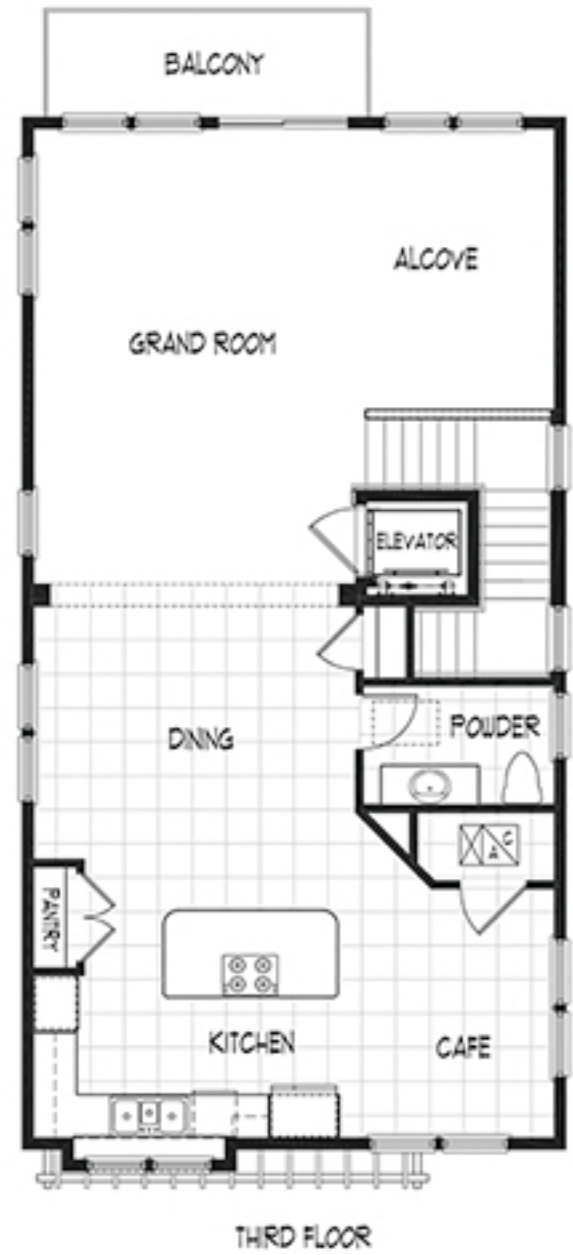

The Wayward Floor Plans

3 Bed / 3.5 Bath • 2,960 Square Feet

EMERALD
HOMES

EmeraldHomes.com

Elevations & floorplans are artist's renderings for illustration purposes only. Features, square footages, sizes and details are approximate and will vary from the homes as built. Furniture not included. Builder reserves the right to change and/or alter materials, specifications, features, dimensions and designs without prior notice or obligation.CBC058997