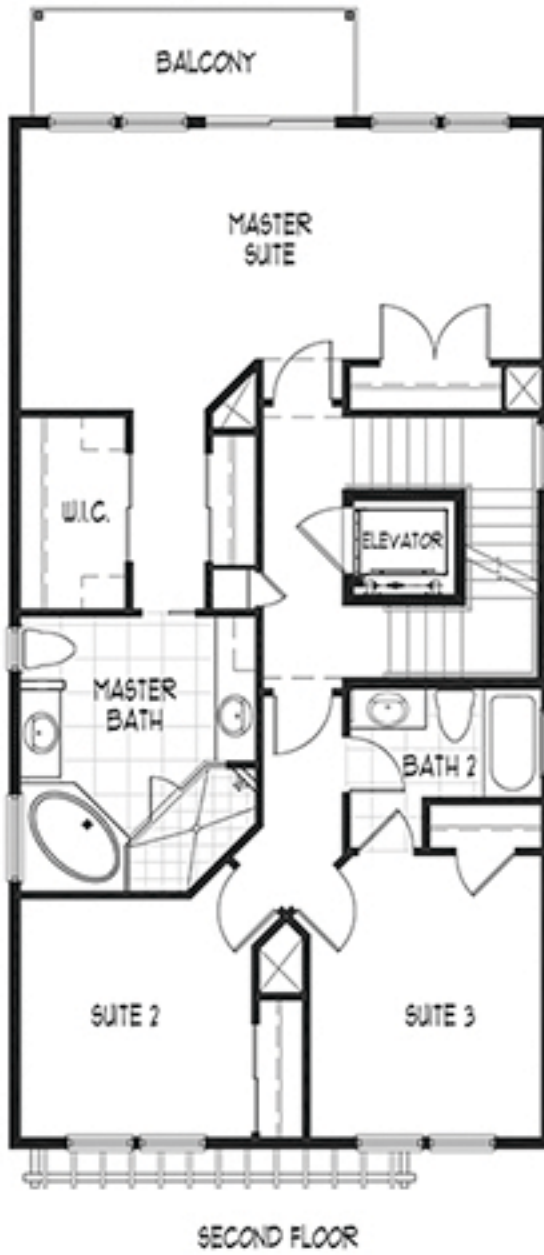

The Wayward Floor Plans

3 Bed / 3.5 Bath • 2,960 Square Feet

EMERALD
HOMES

EmeraldHomes.com

Elevations & floorplans are artist's renderings for illustration purposes only. Features, square footages, sizes and details are approximate and will vary from the homes as built. Furniture not included. Builder reserves the right to change and/or alter materials, specifications, features, dimensions and designs without prior notice or obligation.CBC058997