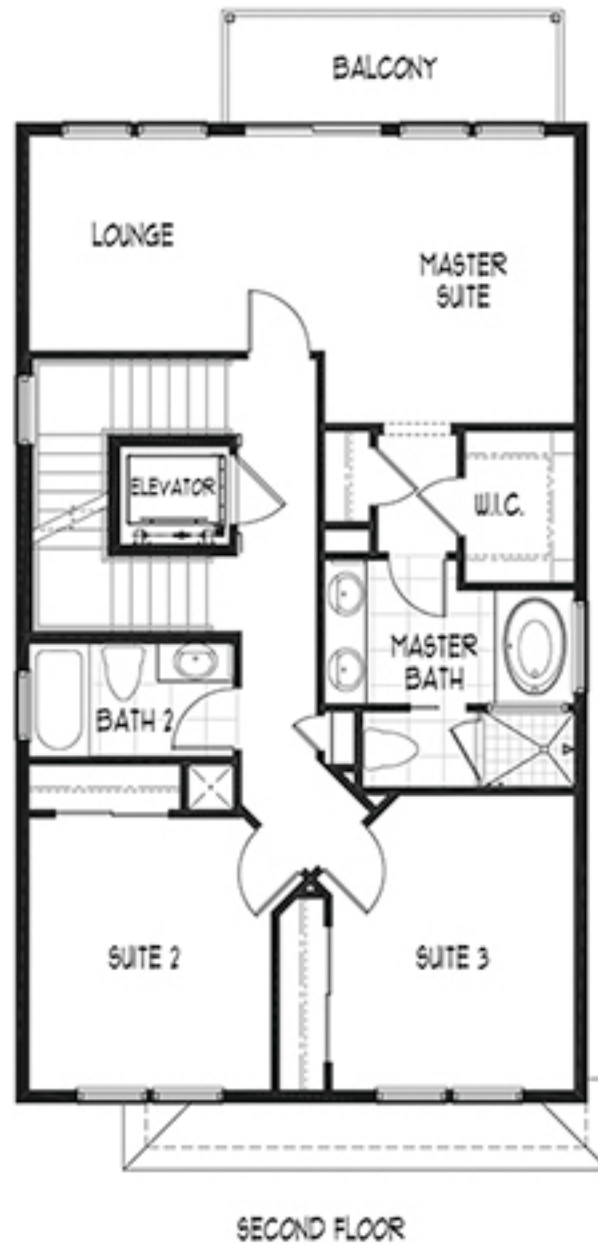

The Windward Floor Plans

3 Bedrooms / 3.5 Baths • 2,624 Square Feet

EMERALD
HOMES

EmeraldHomes.com

Elevations & floorplans are artist's renderings for illustration purposes only. Features, square footages, sizes and details are approximate and will vary from the homes as built. Furniture not included. Builder reserves the right to change and/or alter materials, specifications, features, dimensions and designs without prior notice or obligation. CBC058997