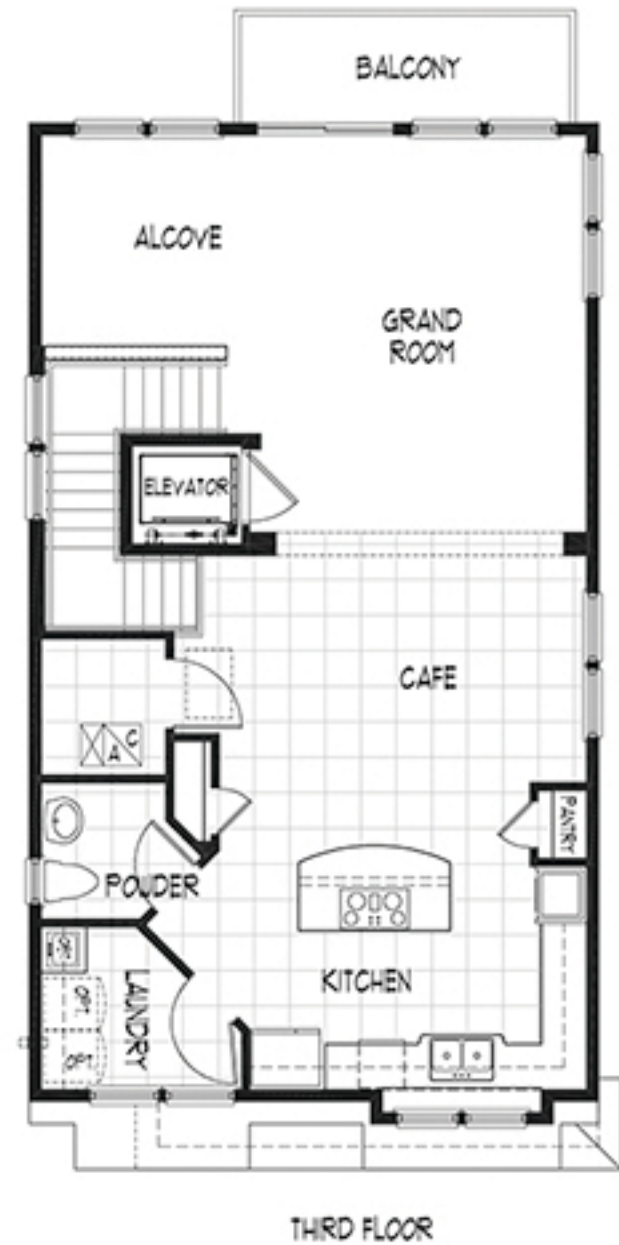

The Windward Floor Plans

3 Bedrooms / 3.5 Baths • 2,624 Square Feet

EMERALD
HOMES

EmeraldHomes.com

Elevations & floorplans are artist's renderings for illustration purposes only. Features, square footages, sizes and details are approximate and will vary from the homes as built. Furniture not included. Builder reserves the right to change and/or alter materials, specifications, features, dimensions and designs without prior notice or obligation. CBC058997