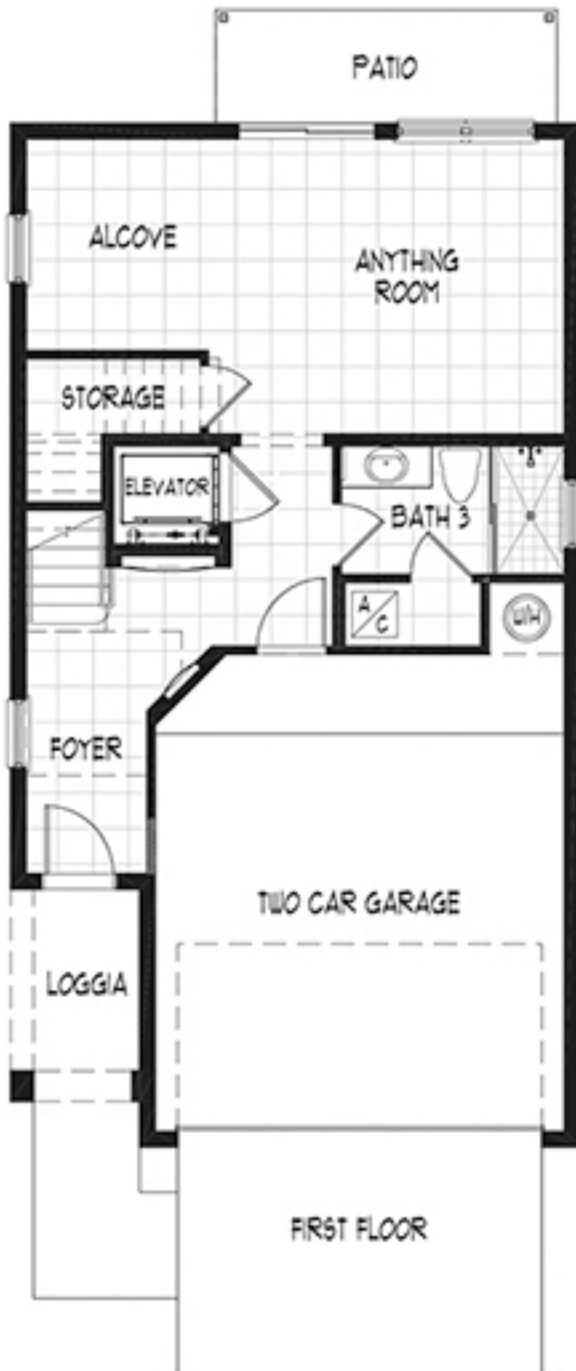

The Windward Floor Plans

3 Bedrooms / 3.5 Baths • 2,624 Square Feet

EMERALD
HOMES

EmeraldHomes.com

Elevations & floorplans are artist's renderings for illustration purposes only. Features, square footages, sizes and details are approximate and will vary from the homes as built. Furniture not included. Builder reserves the right to change and/or alter materials, specifications, features, dimensions and designs without prior notice or obligation. CBC058997